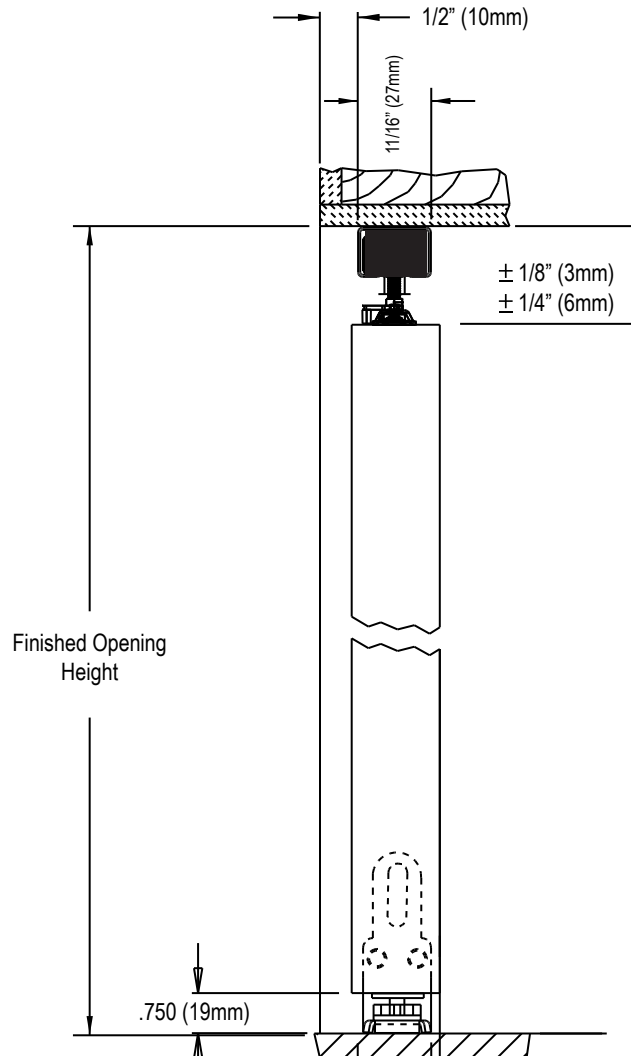

5401 Euro Wood Series Euro Wood Framed 1 Lite Double Pivot Doors

Framed pivot closet doors shall be **5401 Euro Wood Series** consisting of a pair of framed door panels that swing in the opening using top and bottom pivot brackets.

The stiles and rails shall be joined at each corner by dowels and glued.

Both door panels have a top pivot that fits into an upper pivot bracket which is installed in a top track. Both door panels also have a bottom pivot that fits into a bottom jamb bracket. The bottom jamb bracket is attached to the jamb of the closet opening.

The top track shall be anodized aluminum. Metal pulls are attached to the stiles of both doors to allow operation of the doors. A fascia shall mount to the front of the top track. The stile, rail and fascia shall have a laminated finish (Espresso or White).

The **5401 Euro Wood Series Pivot Doors** allow about 95% access to the closet or storage area.

Two magnetic catches are used in the center of the top track to position the doors when closed.

Insert thickness: 5/32" (4mm)

Maximum single door size: 18" wide x 80-1/2" high (457mm x 2045mm)

Maximum single door weight: 30 lbs. (13.6 kg)

JJ® frosted glass products are tempered and conform to local standards. In Canada, tempered or laminated safety-glass conform to CGSB Can1-12.1-M90. In the United States, tempered or laminated glass conform to ANSI Z97.1-1984 standards.

Cross Sectional

Featuring