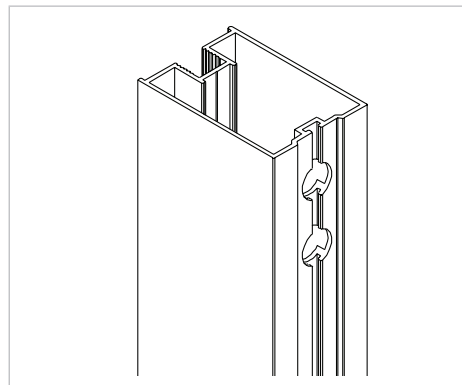

### WALL MOUNTED | SLIDING MIRROR OR GLASS DIVIDER

- 2" x 1-3/8" Extruded Aluminum Door frame
- Single or double-sided 3mm mirror glass, back-painted glass or single 6mm laminated glass inserts available
- Factory finished, ready-to-install
- ADA compliant
- Custom sizes made to order

## 7041

1-LITE | TRANSLUCENT GLASS

**FINISH**

Clear Anodized Aluminum

**TRACK TYPE**

Top Roll With No Bottom Track

STILE PROFILE

WM101K HARDWARE BAGSET

DIVIDER  
SLIDING PASSAGE DOOR SYSTEM | EXTRUDED ALUMINUM