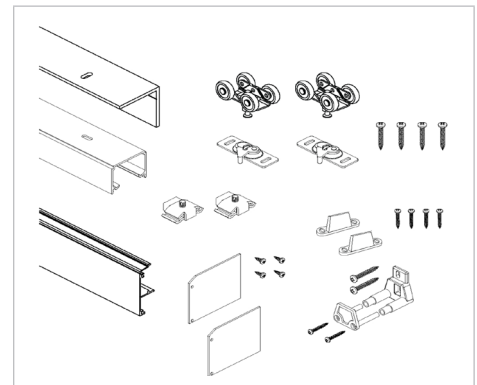

## 7041

1-LITE | TRANSLUCENT GLASS

**FINISH**

Clear Anodized Aluminum

**TRACK TYPE**

Top Roll With No Bottom Track

STILE PROFILE

WM101K HARDWARE BAGSET

DIVIDER  
SLIDING PASSAGE DOOR SYSTEM | EXTRUDED ALUMINUM